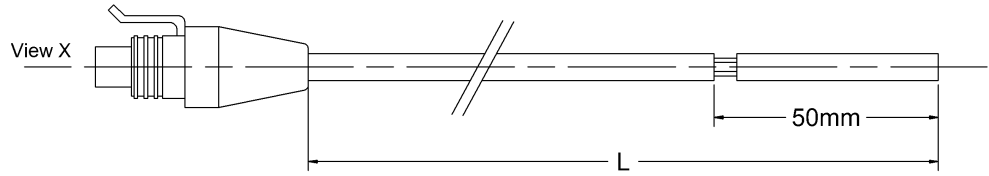

Packard cable standard

Color	4..20mA two wires sensor	0,5..4,5V three wires sensor
Blue (B)	+V (supply)	+5V (supply)
Brown (C)	out signal	out signal
White (A)	/	0V/Gnd

Standard Codes	L (m)
A000013420	2
A000013423	5

Packard cable with shield

Packard cable with shield

Color	4..20mA two wires sensor	0,5..4,5V three wires sensor
Black (B)	+V (supply)	+5V (supply)
White (C)	out signal	out signal
Green (A)	/	0V/Gnd

Standard Codes	L (m)
A000013427	5
A000013428	12
A000013429	18