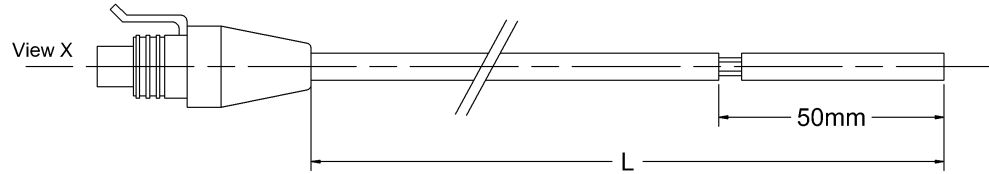

Packard cable standard

Color	4..20mA two wires sensor	0,5..4,5V three wires sensor
Blue (B)	+V (supply)	+5V (supply)
Brown (C)	out signal	out signal
White (A)	/	0V/Gnd

Standard Codes	L (m)
A000013420	2
A000013423	5

Packard cable with shield

Packard cable with shield

Color	4..20mA two wires sensor	0,5..4,5V three wires sensor
Black (B)	+V (supply)	+5V (supply)
White (C)	out signal	out signal
Green (A)	/	0V/Gnd

Standard Codes	L (m)
A000013427	5
A000013428	12
A000013429	18